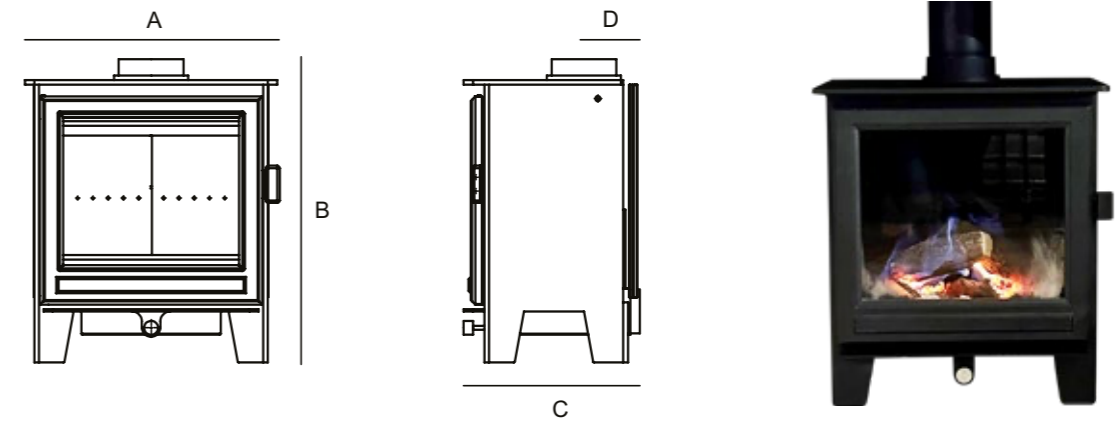

Clock Sudbury Gas

Our latest product launch is the Sudbury Gas stove, bringing all the qualities of the Clock range to a natural gas appliance. With a realistic log bed, this clean and efficient stove looks and feels like a woodburner but with the convenience of gas.

Clock Sudbury Gas (Natural Gas)

Dimensions	A	B	C	D	Weight
Clock Sudbury Gas	545mm	655mm	345mm	95mm	65kg

Description	Values
Fuel Type	Gas Only
Output Range	Nominally tested at 6.9kW
Energy Rating	A+
Flue Size	6" / 150mm
Glass Size	405mm x 345mm
Rope Size	12mm Diameter Soft
Warranty	7 Years* (See back page for details)