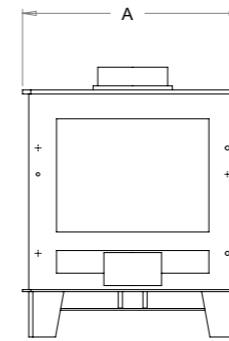

Clock Blithfield DS (Double-sided) (Multi-fuel 10kW)

Dimensions	A	B	C	Weight
Clock Blithfield DS	535mm	600mm	600mm	175kg

Description	Values
Fuel Type	Wood-Burning and Multi-Fuel
Output Range	8.5kW – 14kW (Nominally Tested at 10.5kW)
Energy Rating	A
Flue Size	6" / 150mm
Glass Size	352mm x 270mm
Rope Size	12mm Diameter Soft
Warranty	7 Years* (See back page for details)