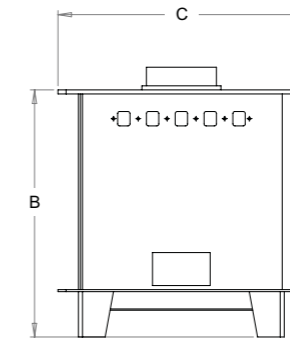

Clock Blithfield DS (Double-sided) (Multi-fuel 10kW)

Dimensions	A	B	C	Weight
Clock Blithfield DS	535mm	600mm	600mm	175kg

Description	Values
Fuel Type	Wood-Burning and Multi-Fuel
Output Range	8.5kW – 14kW (Nominally Tested at 10.5kW)
Energy Rating	A
Flue Size	6" / 150mm
Glass Size	352mm x 270mm
Rope Size	12mm Diameter Soft
Warranty	7 Years* (See back page for details)

Available Options (Additional Cost)
Colours - See Colour Chart on p22
Brass or Stainless Steel Fittings
Direct Air Kit

Distance to Materials	Above	Sides	Back
To Combustibles	550mm	850mm	N/A
To Non-combustibles	375mm	200mm	N/A