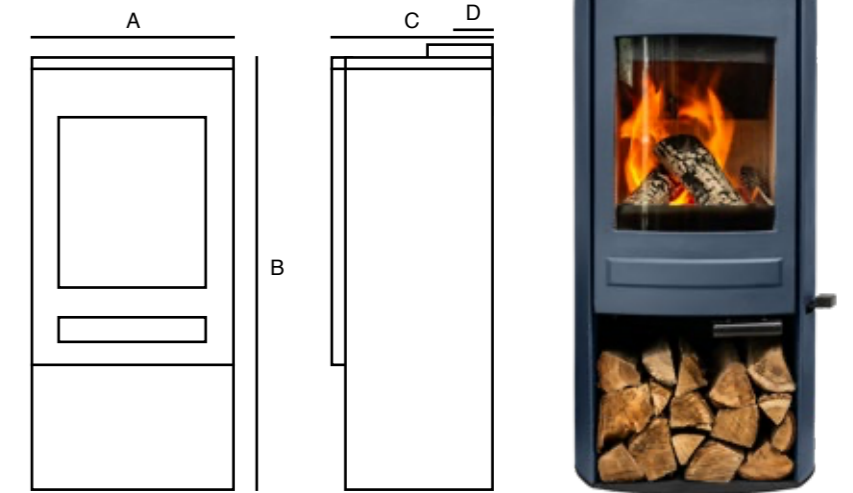

## Clock Brocksford CS5 (Wood-only 5kW)

Dimensions	A	B	C	D	Weight
Clock Brocksford CS5	480mm	970mm	430mm	150mm	120kg

Description	Values
Fuel Type	Wood-Burning
Output Range	3kW – 7kW (Nominally tested at 5kW)
Energy Rating	A+
Flue Size	5" / 130mm
Glass Size	323mm x 385mm
Rope Size	12mm Diameter Soft
Warranty	7 Years* (See back page for details)

Available Options (Additional Cost)	Distance to Materials		
	Above	Sides	Back
Colours - See Colour Chart on p22	To Combustibles 750mm	250mm	150mm
Direct Air Kit	To Non-combustibles 375mm	100mm	100mm

For best performance we recommend these distances to non-combustible materials. Clock stoves must be placed on a hearth with a minimum thickness of 12mm.